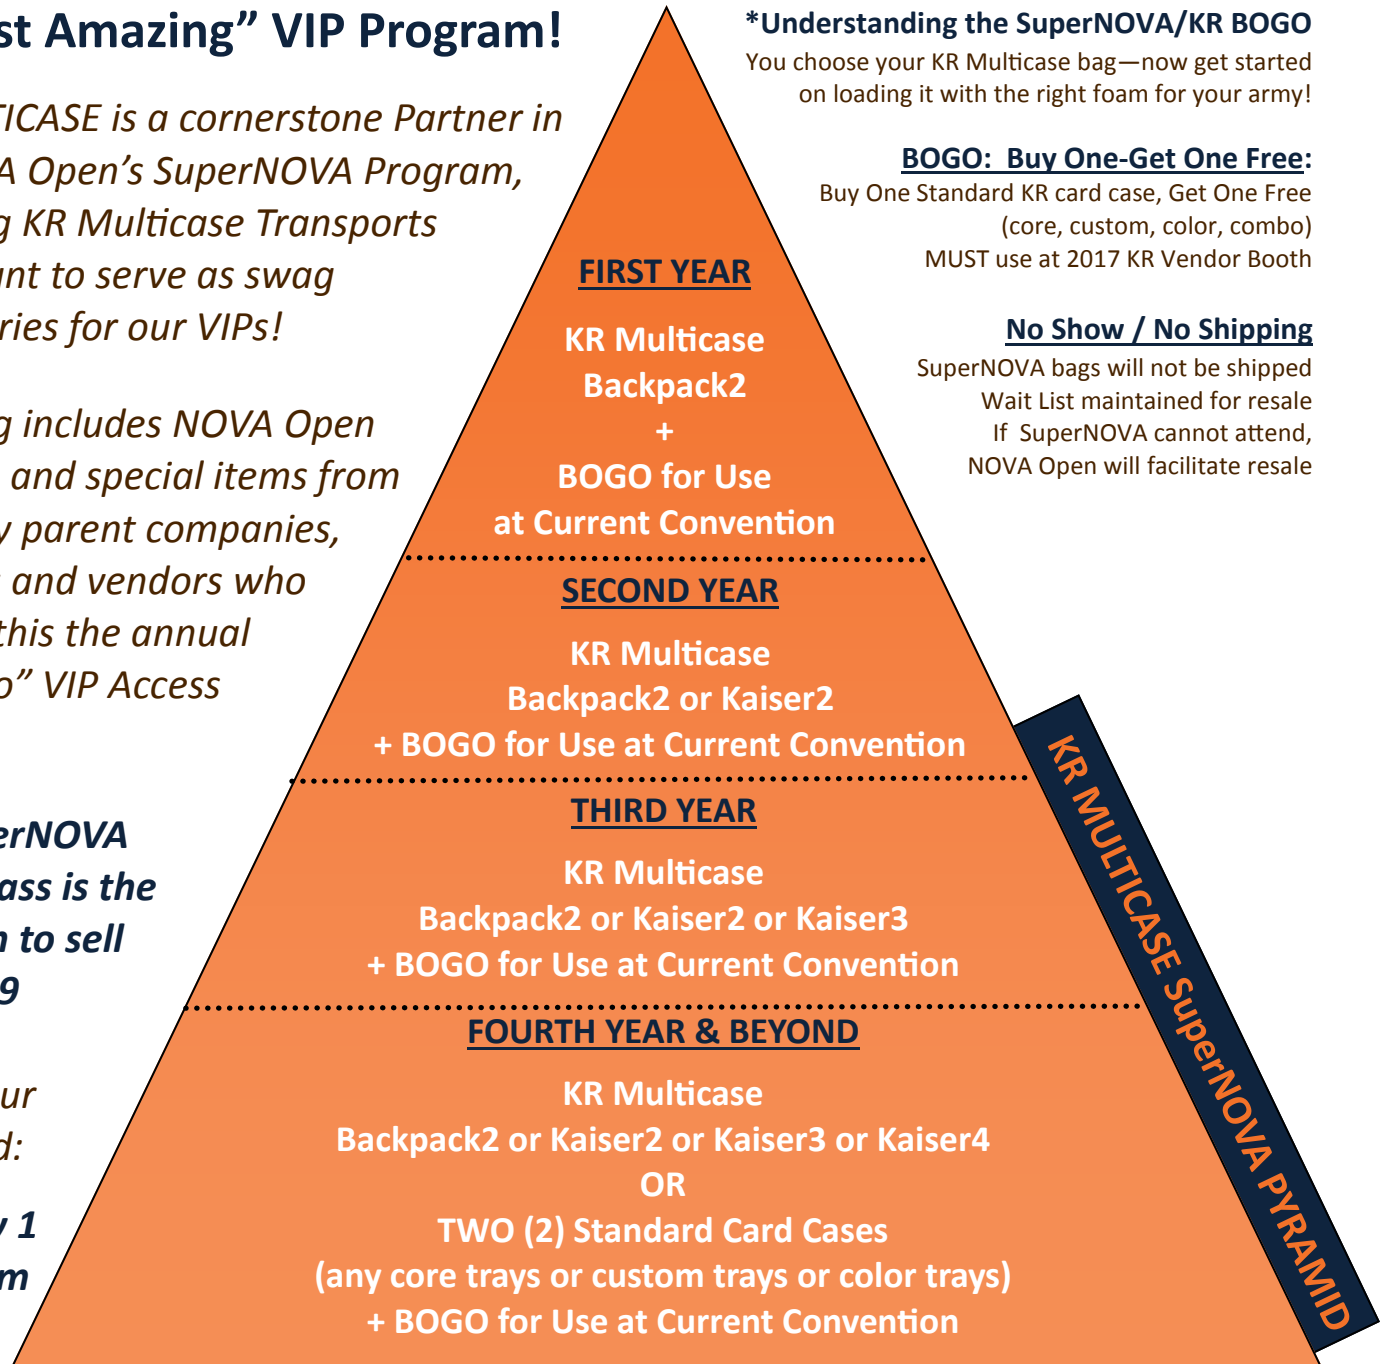

SUPER NOVA 2017

BECOME A Super NOVA!

The SuperNOVA Access Pass (SAP) Includes:

- 4-Day Convention Access Pass (CAP)
- KR Multicase Bag Choices: See KR Multicase Pyramid Below
- First 100 Premium Swag Bags
- Limited Edition SuperNOVA T-Shirt in Your Size!
- Limited NOVA Open Beer Mugs and Premium Products
- Specialty Swag from Parent Companies, Sponsors & Vendors
- Exclusive Use of SuperNOVA Bag Check for Your Belongings
- KR Standard Card Case BOGO*
- Private Check-In Line

A “Most Amazing” VIP Program!

KR MULTICASE is a cornerstone Partner in the NOVA Open’s SuperNOVA Program, providing KR Multicase Transports at discount to serve as swag depositories for our VIPs!

The swag includes NOVA Open products and special items from the many parent companies, sponsors and vendors who support this the annual “Must Do” VIP Access Event.

The SuperNOVA Access Pass is the first item to sell out! \$199

Be at your Keyboard:

**February 1
at 7:00pm
EST**

*Understanding the SuperNOVA/KR BOGO

You choose your KR Multicase bag—now get started on loading it with the right foam for your army!

BOGO: Buy One-Get One Free:

Buy One Standard KR card case, Get One Free (core, custom, color, combo)
MUST use at 2017 KR Vendor Booth

No Show / No Shipping

SuperNOVA bags will not be shipped
Wait List maintained for resale
If SuperNOVA cannot attend, NOVA Open will facilitate resale